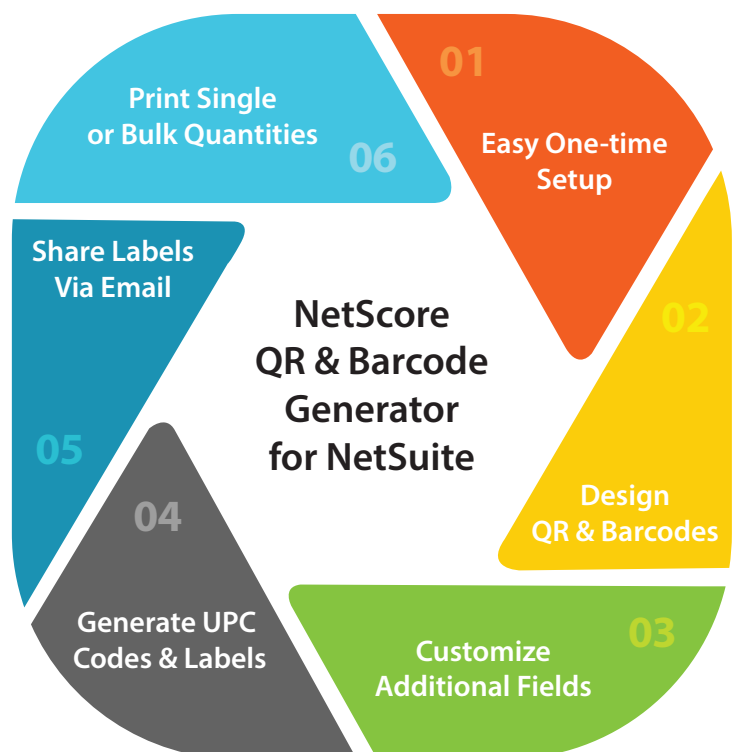

NetScore QR & Barcode Generator for NetSuite

For NetSuite

Built for
ORACLE
NETSUITE

Native SuiteApp

NetScore QR & Barcode Generator for NetSuite offers the ability to generate custom labels for a variety of labeling / tagging scenarios. Labels can be generated based on both item and transaction records. This application allows you control the look and feel of the label including adding logos to personalize them to your business. Labels can be generated in bulk based on a user defined count or transactions such as the number of items to be received. Labels can be printed locally or emailed on demand.

Features

Supports Bulk Printing

Labels can be printed both single & bulk quantities with visibility into quantity on hand information while generating them.

Supports Saved Searches

Items can be categorized using saved searches and labels can be printed accordingly based on saved search results.

Email Functionality

Gives you the flexibility to email the generated labels to designated recipients.

Auto Label Attachments to Item Records

Provision to auto attach generated labels to the Item record.